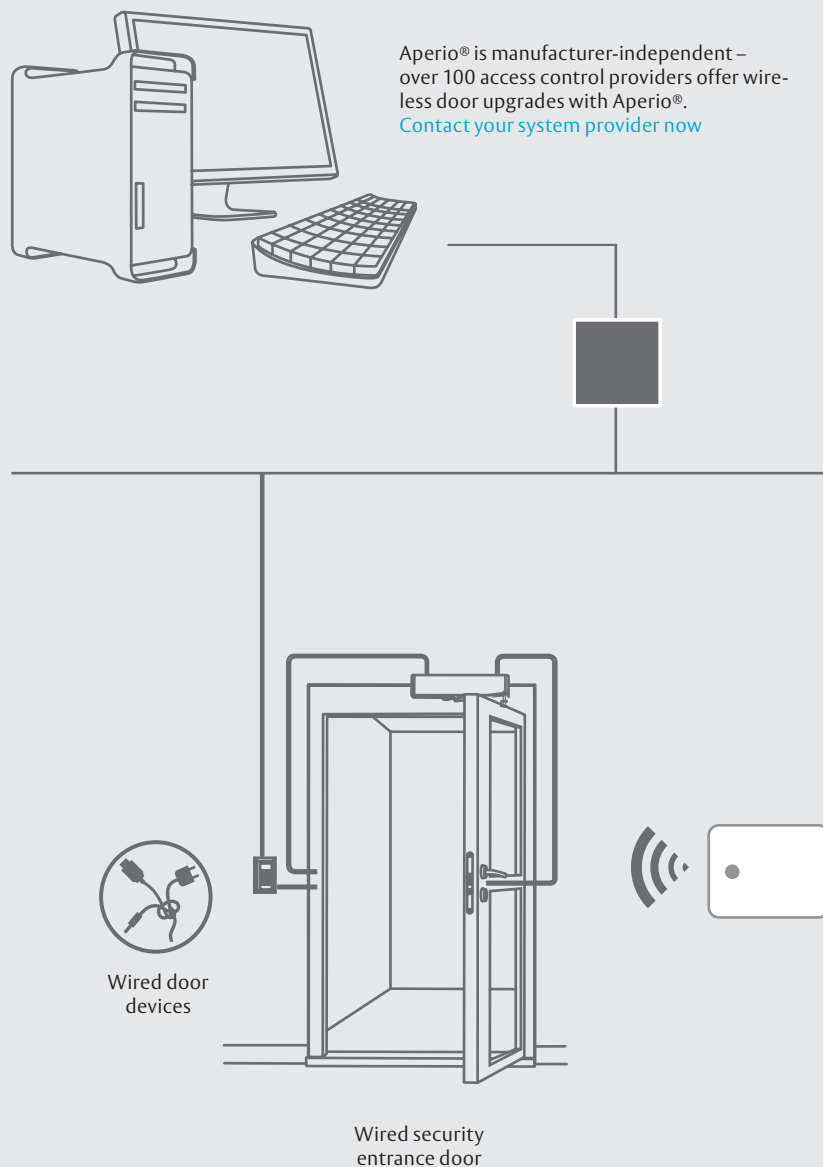

Why change an existing system...

Installing traditional access control doors is very expensive due to the extensive wiring required. This is why access control systems often only cover doors with very high security requirements. All other doors feature mechanical locks and therefore cannot be monitored or managed. Losing a master key is a major security risk; not a satisfactory set of circumstances for security officers. This is where Aperio® technology comes in. Doors will merely need to be equipped with

electronic Aperio® locking devices with integrated RFID readers, e.g. cylinder, escutcheons or locks and linked to the access control system.

As a result, Security and Facility Managers now have greater control, can easily respond to organisational changes and will only need to monitor a single security system, while users will only require a single RFID access control card.