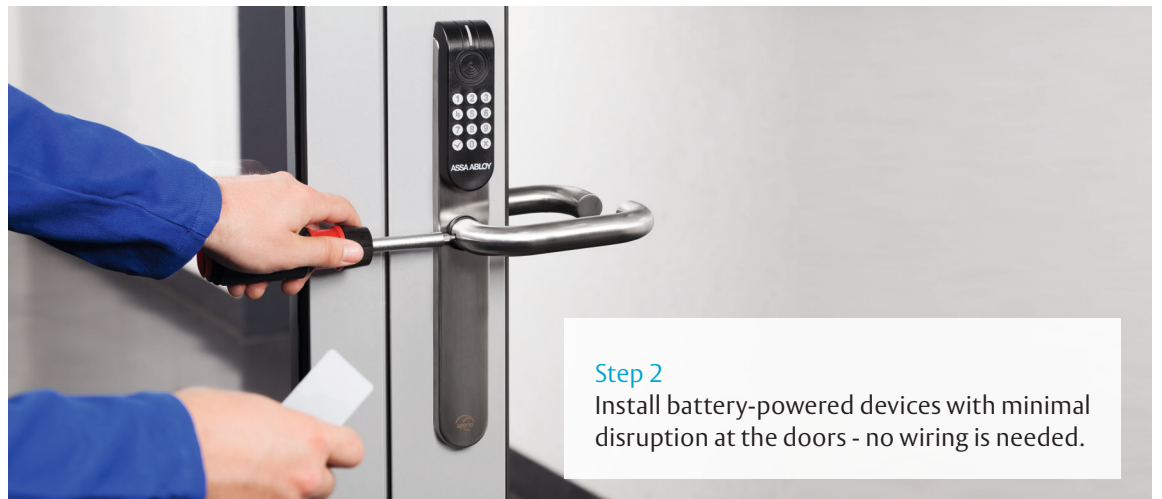

Step 2

Install battery-powered devices with minimal disruption at the doors - no wiring is needed.