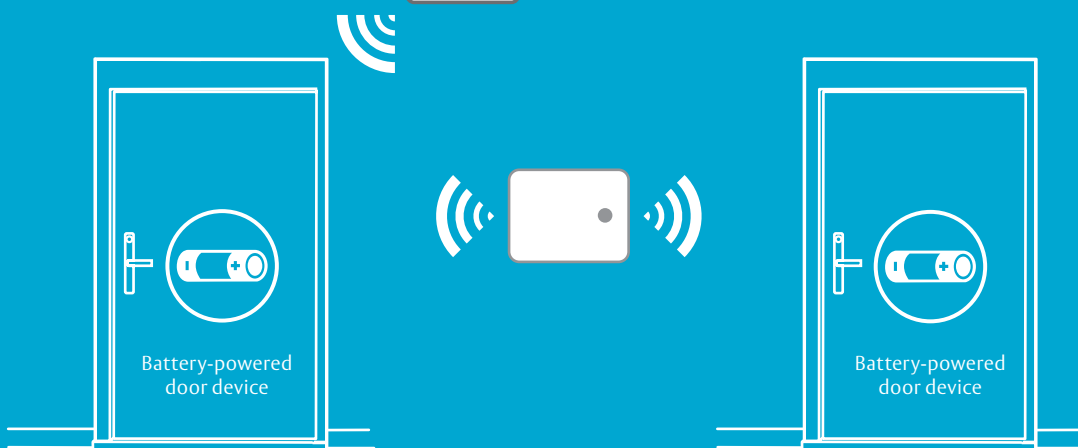

### Did you know?

Aperio® wireless locks are different. They run on standard lithium ion batteries, and only “wake up” when prompted by a smart card or other user credential. They are not connected to the mains, and use no power when inactive.

## Upgrade

mechanical keyed doors with battery-powered locks. They can be operated with your existing access cards.

That's  
the Aperio®  
Effect

Communication Hub - connects up to 8 doors

Aperio® Online door:  
Update access rights in  
real-time